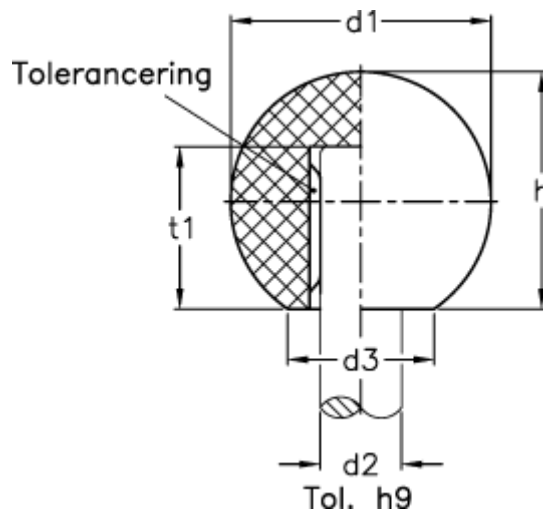

Article number: 20130125

Description: E+G Ball knob DIN 319-KU-16-B4-L

## Measures

$d1$	= 16
$d2$	= B4
$d3$ approx.	= 8
$h$	= 15.0
$t1$	= 11